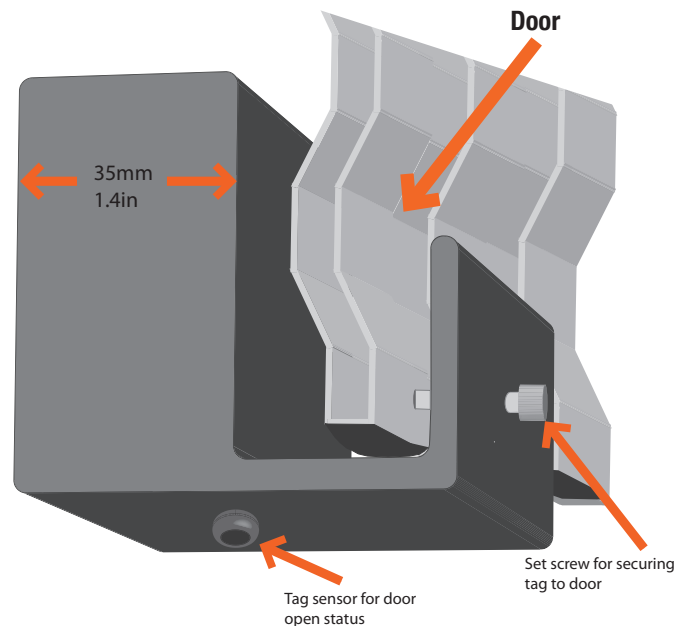

Main Features

- Easy installation & Return on investment
- Low cost security solution & Theft deterrent
- LED on door tag for door open status
- Secure proprietary wireless communication
- Text Alerting (SMS) for:
  - Door open notification
  - Low battery alert for door tag
  - Tag beacon not seen
- Owner fob matching for authorized access

ON Alert Door Tag Overview

Side View

Wireless RFID technology has been utilized for many for years and is quickly becoming the prime choice for many applications. Engineered to fit your needs, the ON Alert system is a vital tool for protecting your property such as remote homes, storage units, boats/recreational vehicles and any other valuable property you want protected.

Contact PureRFid today and find out how you can begin protecting your property with ON Alert. Protection has never been so easy and so affordable.

Optional Tag Package: