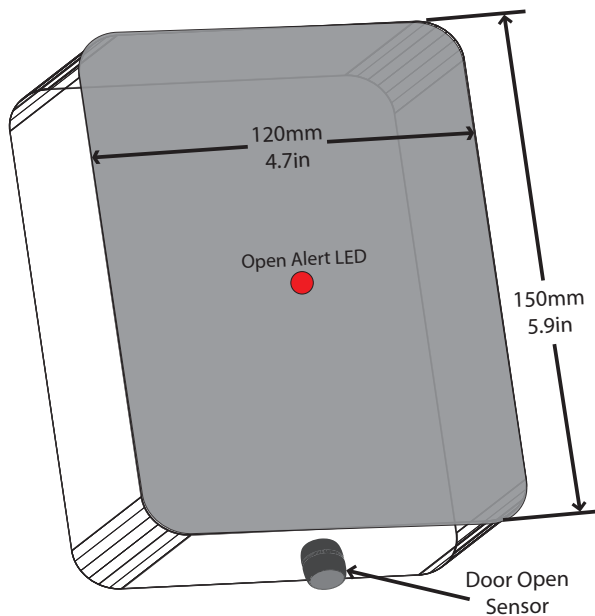

Main Features

- Easy installation & Return on investment
- Low cost security solution & Theft deterrent
- LED on door tag for door open status
- Secure proprietary wireless communication
- Text Alerting (SMS) for:
  - Door open notification
  - Low battery alert for door tag
  - Tag beacon not seen
- Owner fob matching for authorized access

ON Alert Door Tag Overview

Front View