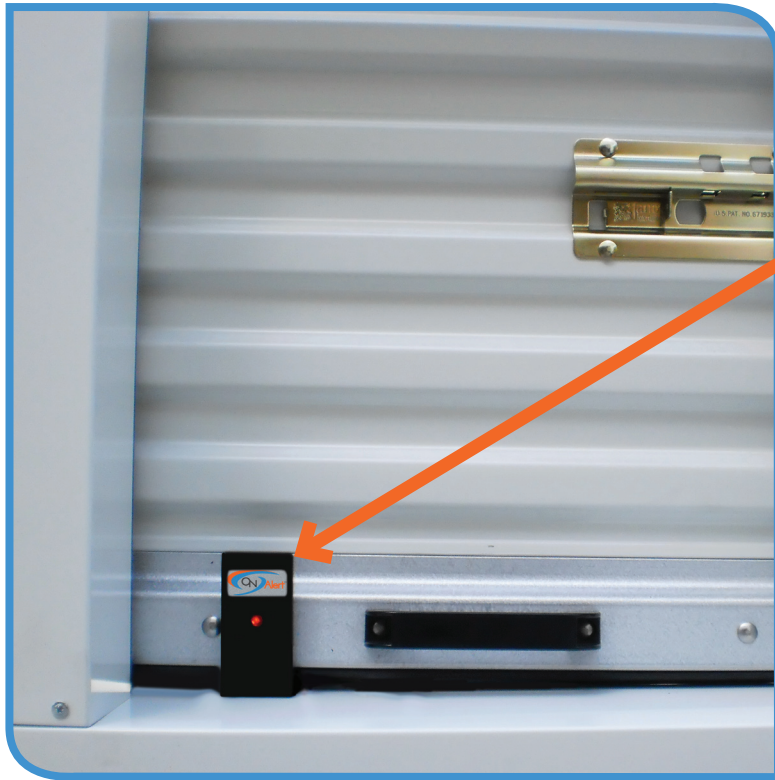

Open Notification

Wireless Theft Notification System